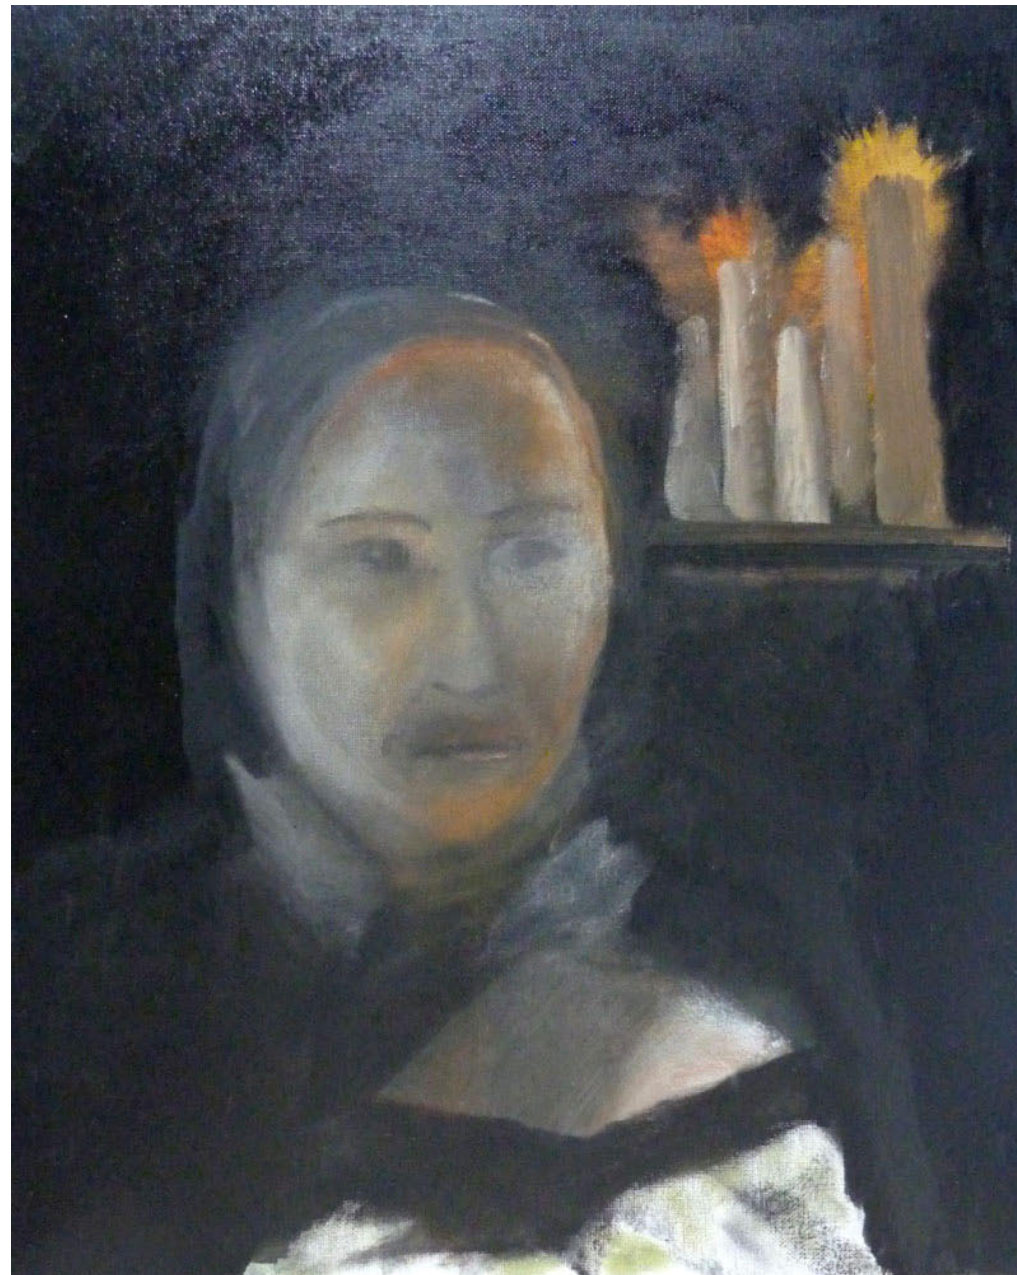

LOT

41

NAME

Mrs Reed (from
"Jane Eyre")

ARTIST

Anita Chang

MEDIUM

Mixed media

DIMENSIONS

50 x 40