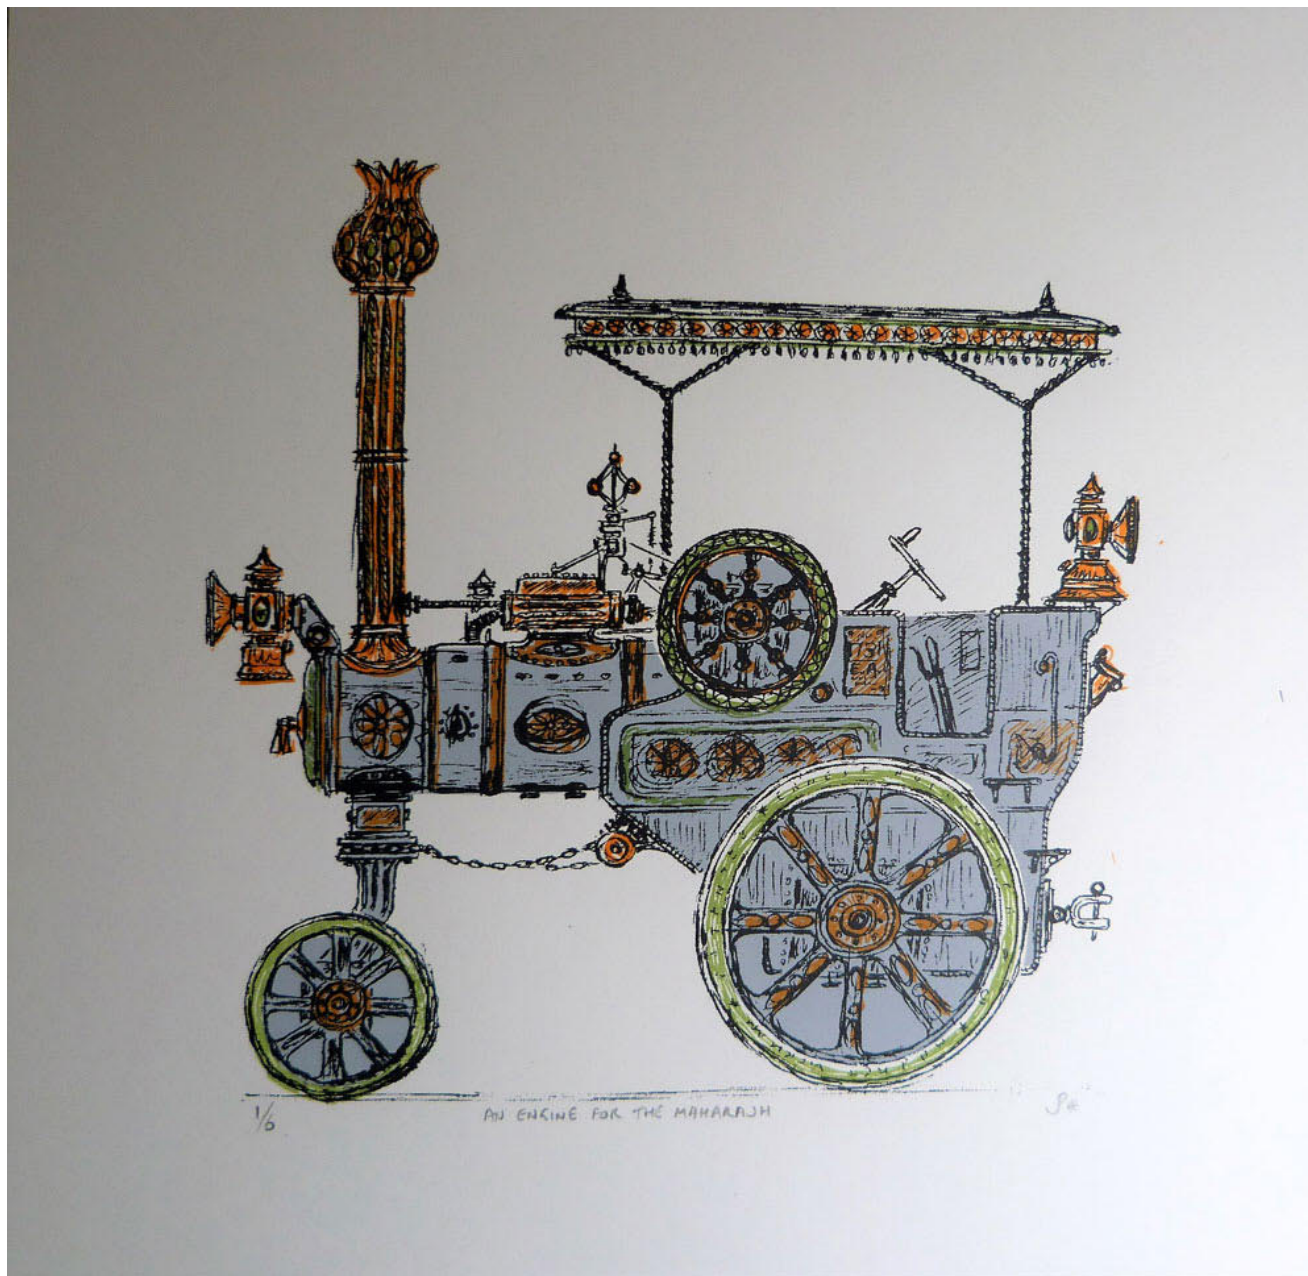

NAME

An Engine for the  
Maharajah

ARTIST

John Plummer

MEDIUM

Silkscreen print

DIMENSIONS

27 x 27