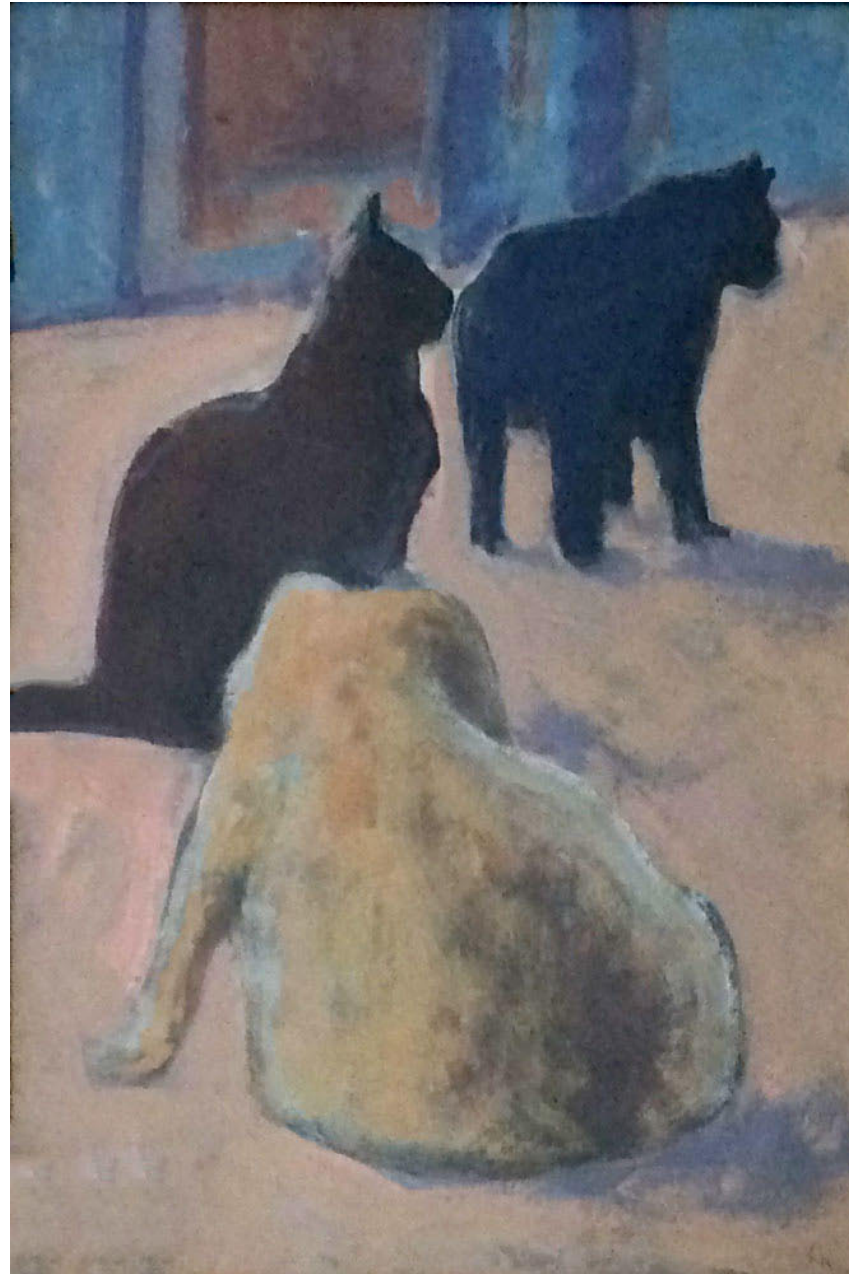

Oil

DIMENSIONS

48 x 38

LOT

45

NAME

Ceramic Hen

ARTIST