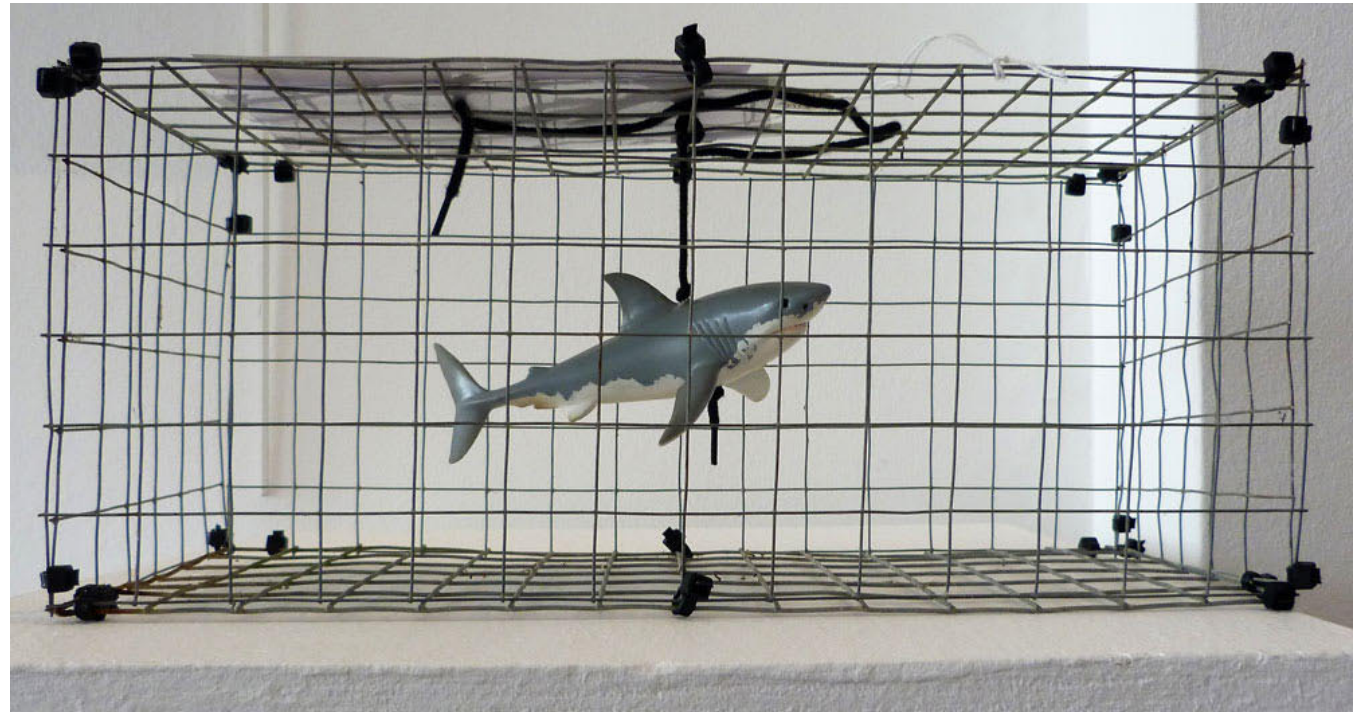

LOT
6

NAME

The physical
possibility of

ARTIST

Nigel Crockett

MEDIUM

Wire and plastic

DIMENSIONS

18 x 18 x 36