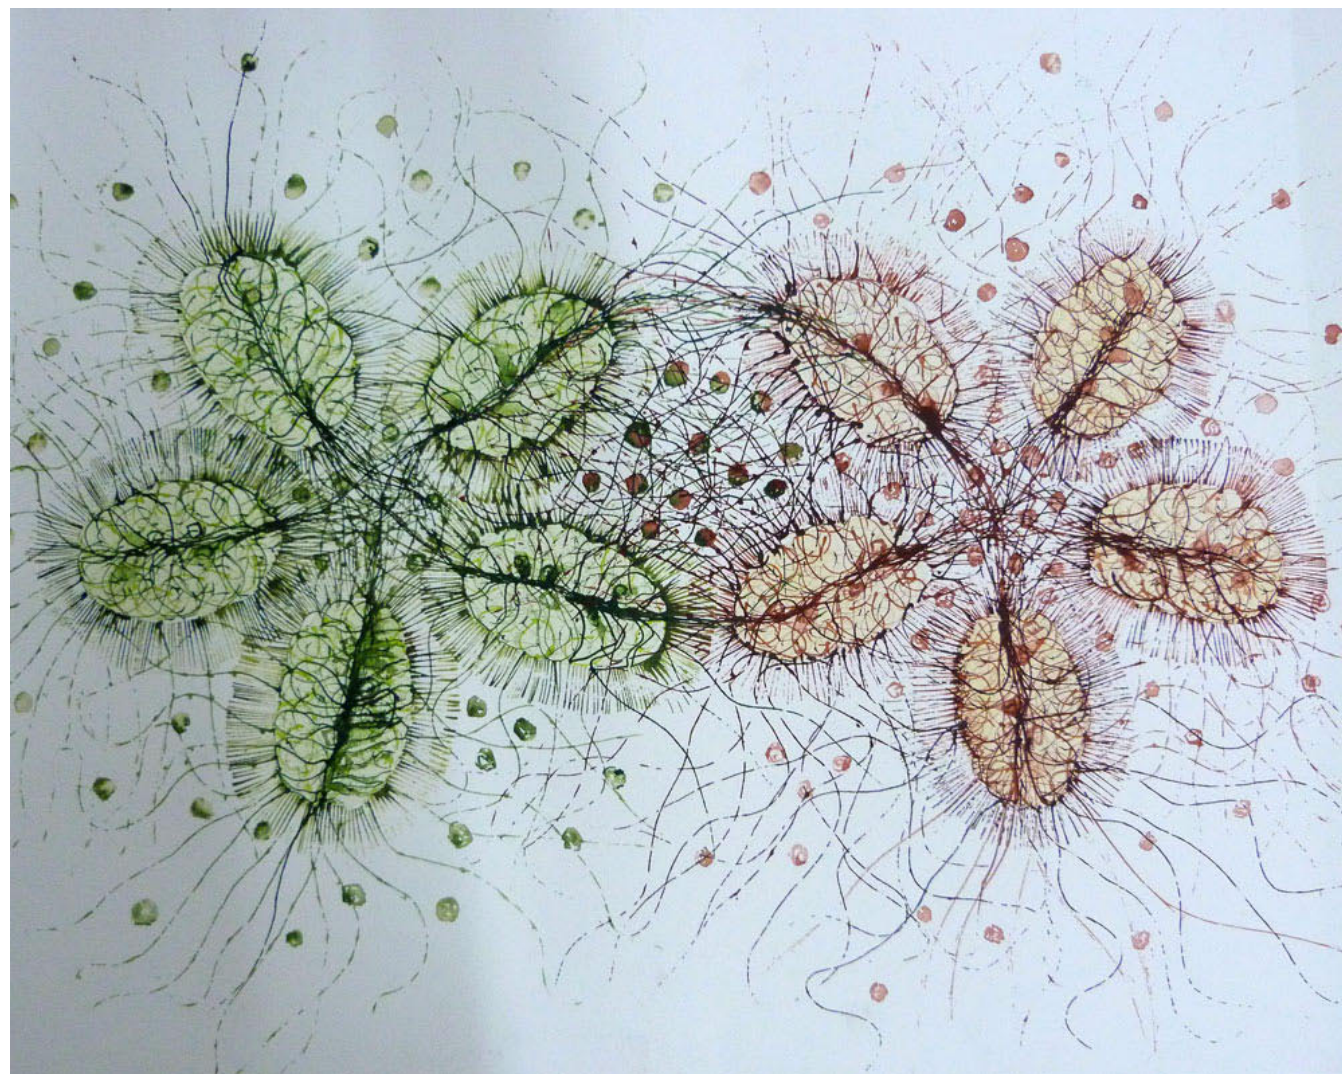

LOT

40

NAME

Generation

ARTIST

Helen Scalway

MEDIUM

Ink on paper

DIMENSIONS

56 x 76