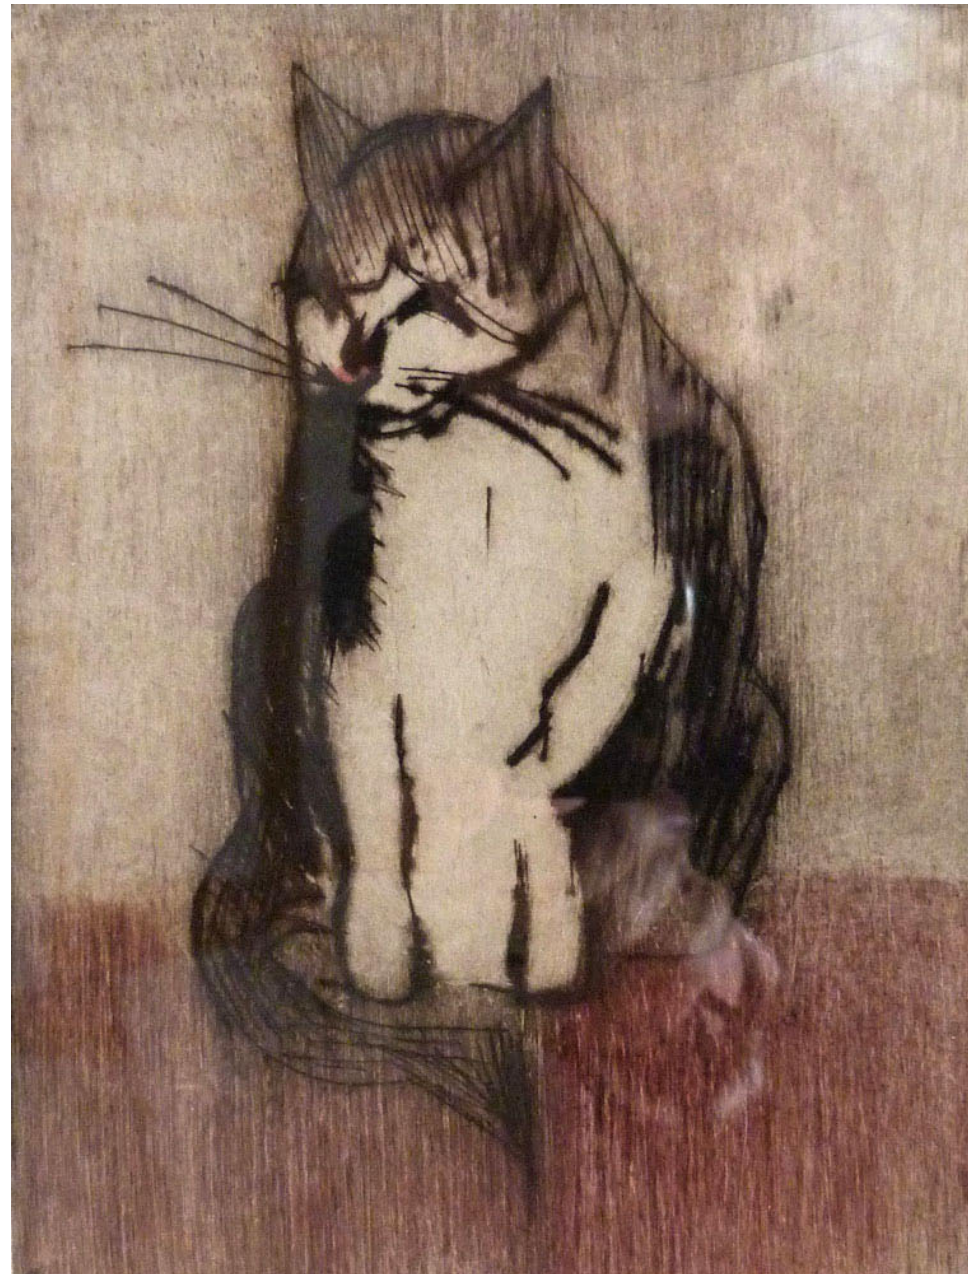

Sam

ARTIST

Harriet

MEDIUM

Etching

DIMENSIONS

27 x 22

LOT