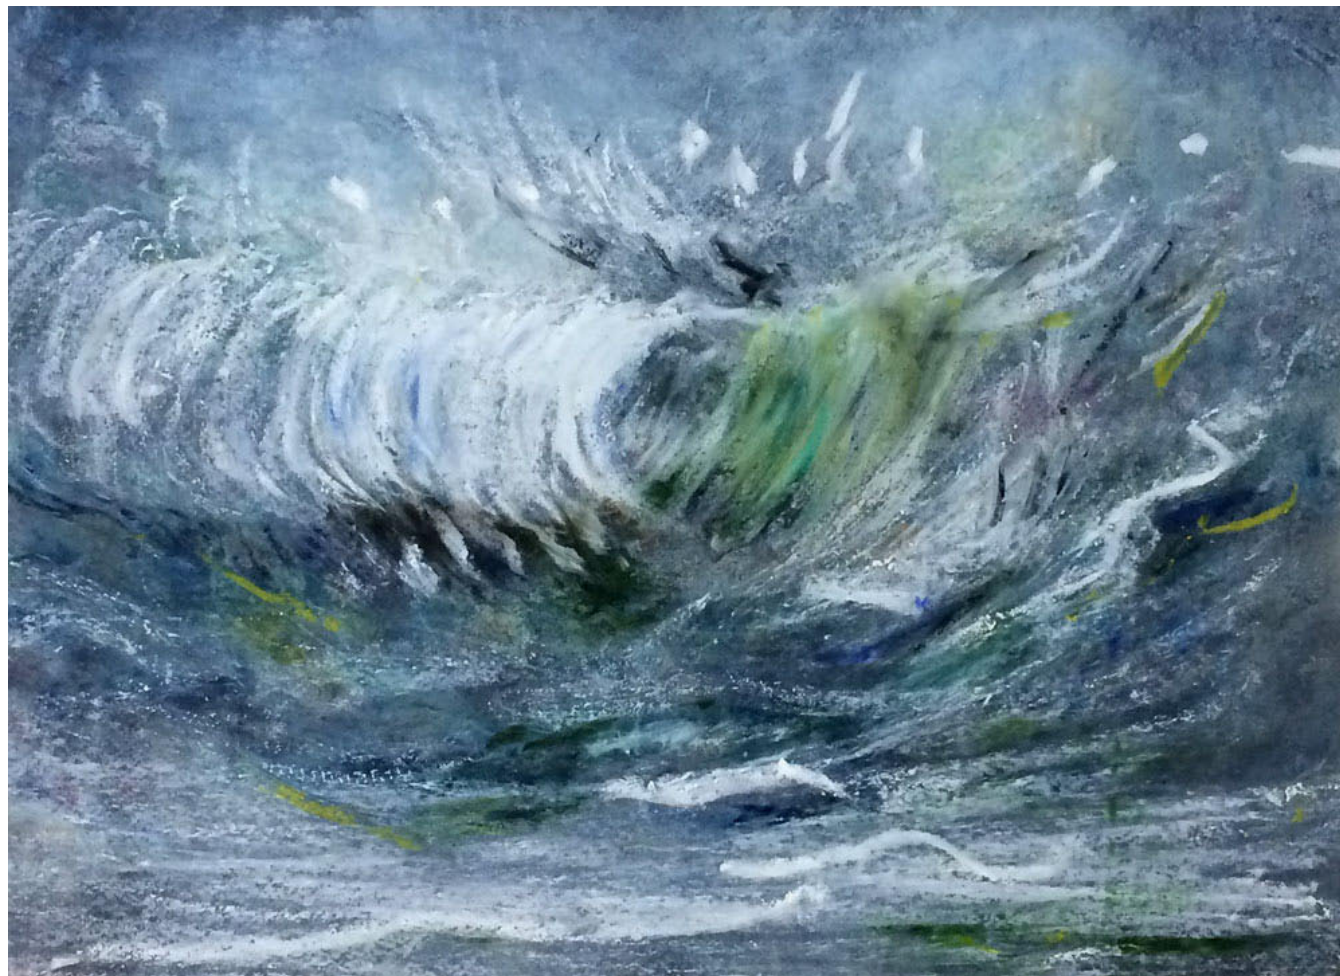

LOT

A

NAME

Breaking Waves

ARTIST

Alex Leadbeater

MEDIUM

Oil on paper

DIMENSIONS

64 x 84