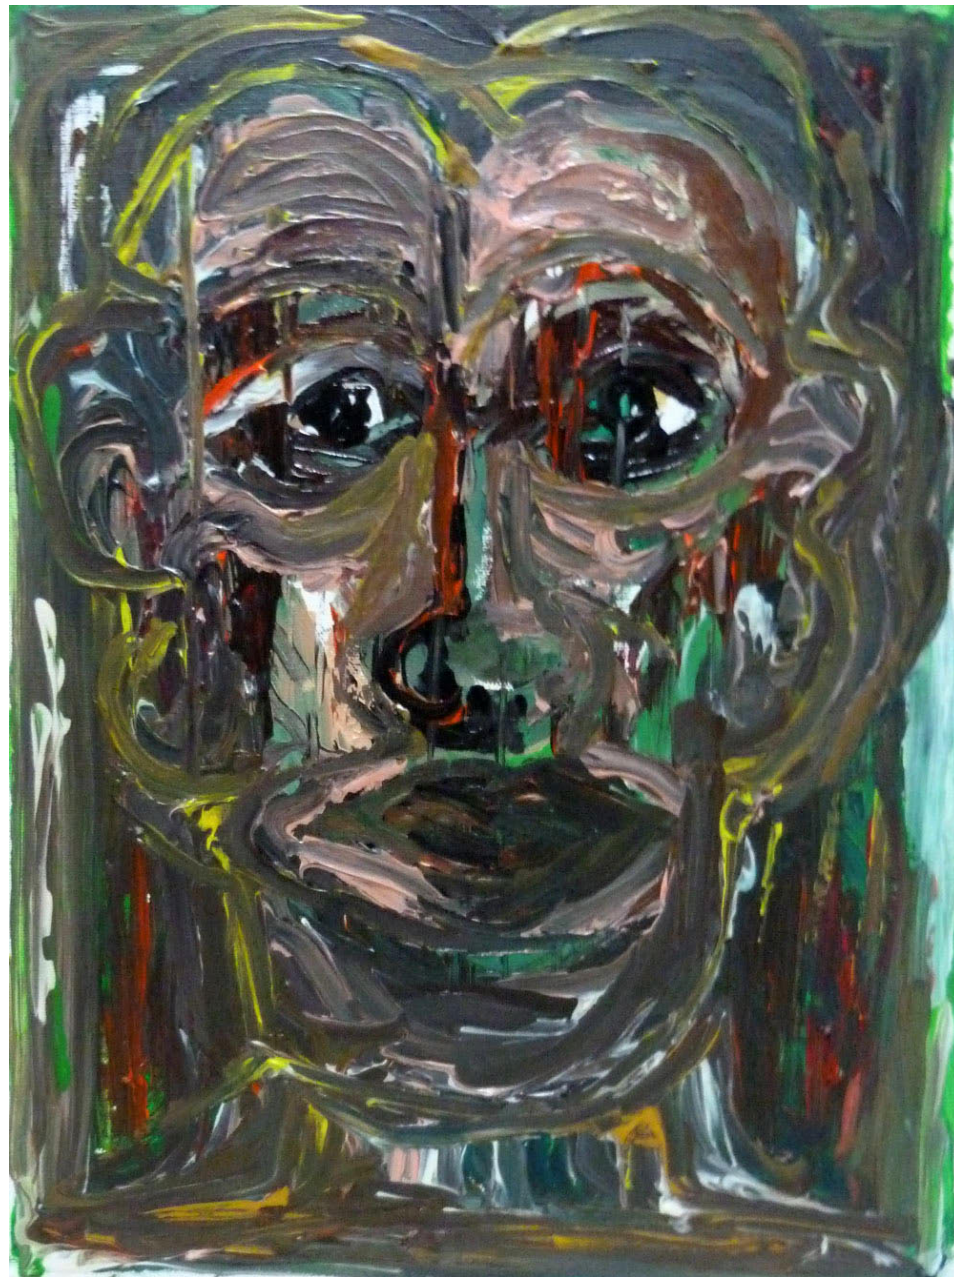

LOT

36

NAME

Green Face

ARTIST

Vanessa Mathews

MEDIUM

Oil on board

DIMENSIONS

40 x 30