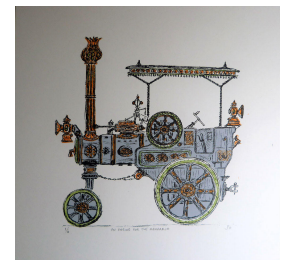

LOT
99
NAME An Engine for the Maharajah
ARTIST John Plummer
MEDIUM Silkscreen print
DIMENSIONS 27 x 27