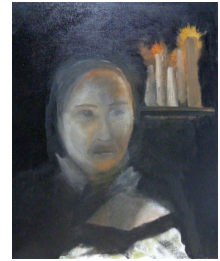

LOT
41

NAME Mrs Reed (from "Jane Eyre")
ARTIST Anita Chang
MEDIUM Mixed media
DIMENSIONS 50 x 40