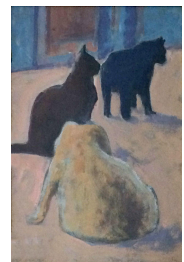

NAME Through Layers  
ARTIST Marybeth Haas  
MEDIUM Archival print on wood  
DIMENSIONS 40 x 50

LOT  
43

NAME Dancing Girls  
ARTIST Michele Doyle  
MEDIUM Silkscreen print  
DIMENSIONS 28 x 36

LOT  
44

NAME Cats in Venice  
ARTIST Robin Holtom  
MEDIUM Oil  
DIMENSIONS 48 x 38