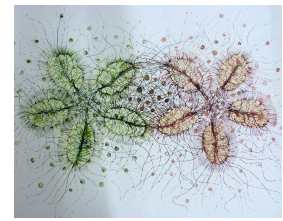

LOT
40

NAME Generation
ARTIST Helen Scalway
MEDIUM Ink on paper
DIMENSIONS 56 x 76