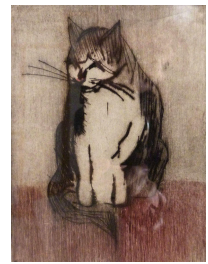

LOT

34

NAME Sam
ARTIST Harriet
MEDIUM Etching
DIMENSIONS 27 x 22